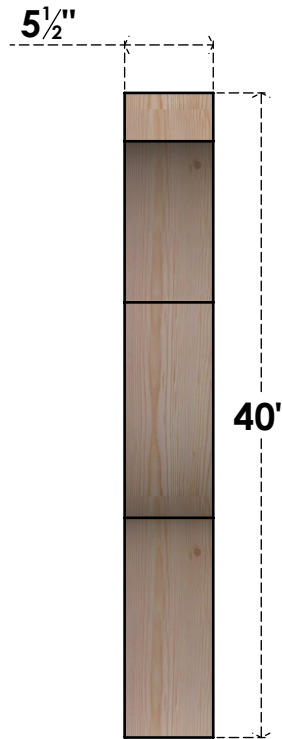

BRC06X32X40FST00SDF

5 1/2"W X 32"D X 40"H FUNSTON SMOOTH BRACE, DOUGLAS FIR

SIDE

FRONT

EKENA MILLWORK
 2300 WEST MAIN ST.
 CLARKSVILLE, TX 75426
 TOLL FREE: 866-607-0453
 WWW.EKENAMILLWORK.COM

NOTES

1. INSTALLATION TO BE COMPLETED IN ACCORDANCE WITH MANUFACTURER'S SPECIFICATIONS.
2. DRAWING MAY NOT BE TO SCALE
3. THIS DRAWING IS INTENDED FOR DESIGN AND PLANNING PURPOSES ONLY.
4. ALL INFORMATION CONTAINED HEREIN WAS CURRENT AT THE TIME OF DEVELOPMENT BUT MUST BE REVIEWED AND APPROVED BY THE PRODUCT MANUFACTURER TO BE CONSIDERED ACCURATE.
5. PRODUCTS ARE NOT KILN DRIED. THIS ITEM IS UNIQUE AND WILL CONTAIN THE NATURAL VARIATIONS THAT THE WOOD SPECIES OFFERS. THIS MAY RESULT IN VARIATIONS UP TO 1/4"