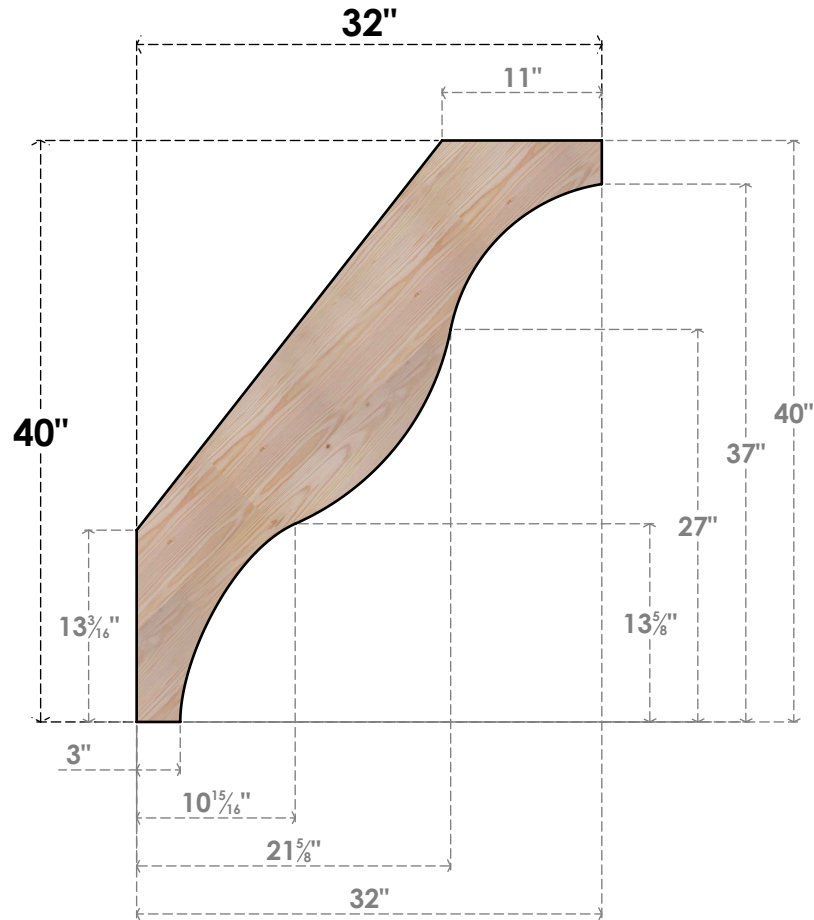

BRC06X32X40FST00SDF

5 1/2"W X 32"D X 40"H FUNSTON SMOOTH BRACE, DOUGLAS FIR

SIDE

FRONT

EKENA MILLWORK
 2300 WEST MAIN ST.
 CLARKSVILLE, TX 75426
 TOLL FREE: 866-607-0453
 WWW.EKENAMILLWORK.COM

NOTES

1. INSTALLATION TO BE COMPLETED IN ACCORDANCE WITH MANUFACTURER'S SPECIFICATIONS.
2. DRAWING MAY NOT BE TO SCALE
3. THIS DRAWING IS INTENDED FOR DESIGN AND PLANNING PURPOSES ONLY.
4. ALL INFORMATION CONTAINED HEREIN WAS CURRENT AT THE TIME OF DEVELOPMENT BUT MUST BE REVIEWED AND APPROVED BY THE PRODUCT MANUFACTURER TO BE CONSIDERED ACCURATE.
5. PRODUCTS ARE NOT KILN DRIED. THIS ITEM IS UNIQUE AND WILL CONTAIN THE NATURAL VARIATIONS THAT THE WOOD SPECIES OFFERS. THIS MAY RESULT IN VARIATIONS UP TO 1/4"